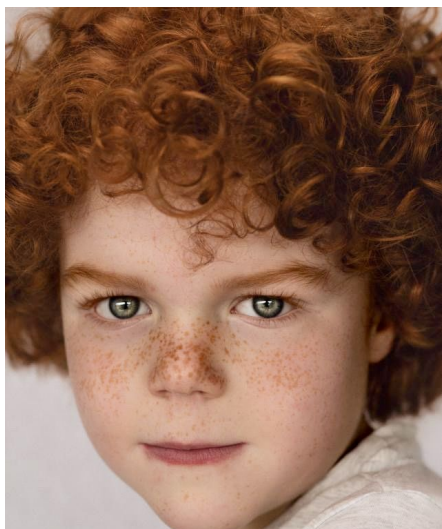

# Lyon M

**Gender** Male  
**Age** 7  
**Height** 126 cm  
**Look** Western European  
**Category** Child

**Clothing eu** 128/134  
**Shoe size** 33  
**Eyes** Blue  
**Hair** Red  
**Extra skills** model, hair model