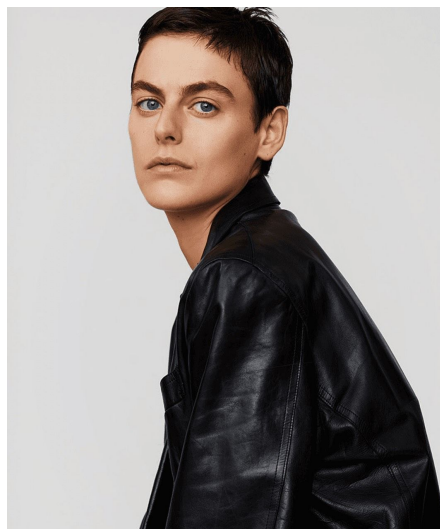

# Daphne S

**Gender** Female  
**Age** 29  
**Height** 175 cm  
**Look** Western European  
**Category** Actor semi professional

**Clothing eu** 36  
**Shoe size** 39  
**Eyes** Blue  
**Hair** Brown  
**Extra skills** actress, model, lingerie, sports model, presenter, singer