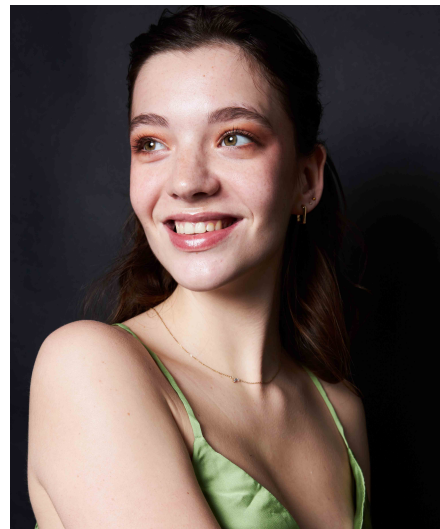

Kitana D

Gender Female
Age 18
Height 168 cm
Look Western European
Category Commercial model

Clothing eu 34
Shoe size 40
Eyes Hazel
Hair Brown
Extra skills model