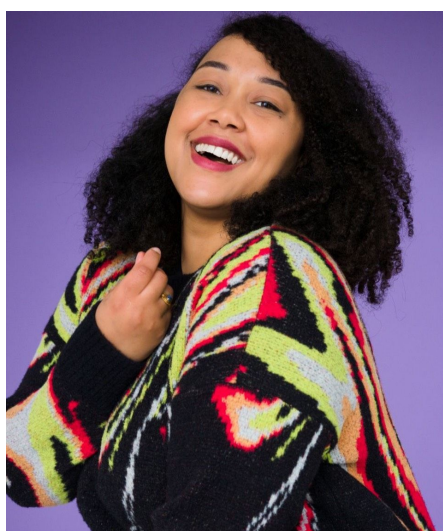

Yvette E

Gender Female
Age 33
Height 168 cm
Look African
Category Commercial model

Clothing eu 46/48
Shoe size 40
Eyes Brown
Hair Brown
Extra skills model, singer, voice over