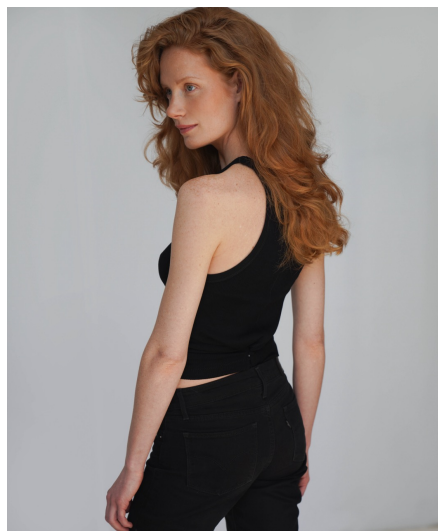

# Tina G

**Gender** Female  
**Age** 31  
**Height** 172 cm  
**Look** Western European  
**Category** Actor semi professional

**Clothing eu** 34/36  
**Shoe size** 38  
**Eyes** Blue  
**Hair** Red  
**Extra skills** actress, model, hair model