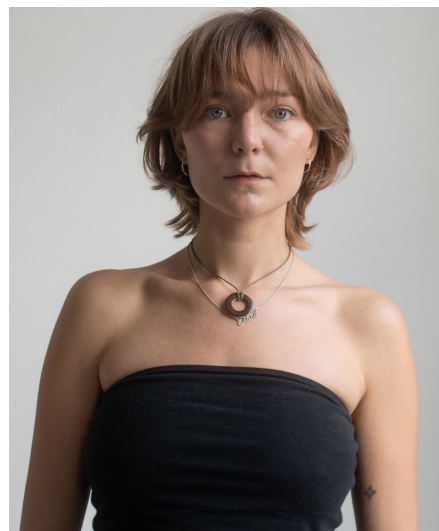

Clara F

Gender Female
Age 26
Height 165 cm
Look British
Category Commercial model

Clothing eu 34
Shoe size 38
Eyes Gray
Hair Dark blond
Extra skills model