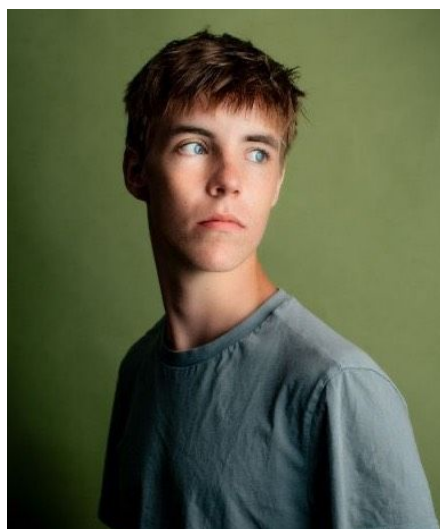

# Sens G

**Gender** Male  
**Age** 18  
**Height** 170 cm  
**Look** Western European  
**Category** Actor semi professional

**Clothing eu** 170/34  
**Shoe size** 41  
**Eyes** Blue  
**Hair** Dark blond  
**Extra skills** actor