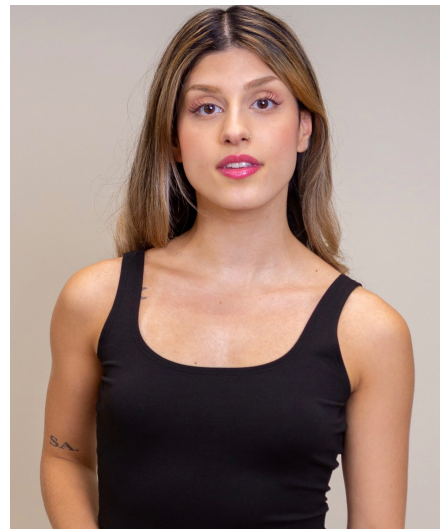

Sarah A

Gender Female
Age 24
Height 165 cm
Look Middle Eastern
Category Actor semi professional

Clothing eu 36
Shoe size 39
Eyes Brown
Hair Brown
Extra skills actress, model, hand model, voice over