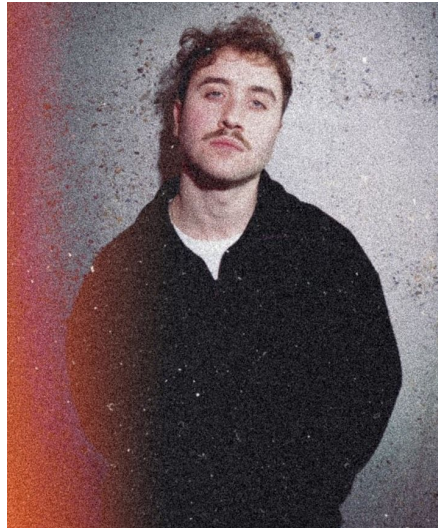

# Axel N

**Gender** Male  
**Age** 28  
**Height** 175 cm  
**Look** Western European  
**Category** Commercial model

**Clothing eu** 48  
**Shoe size** 40  
**Eyes** Green  
**Hair** Brown  
**Extra skills** model