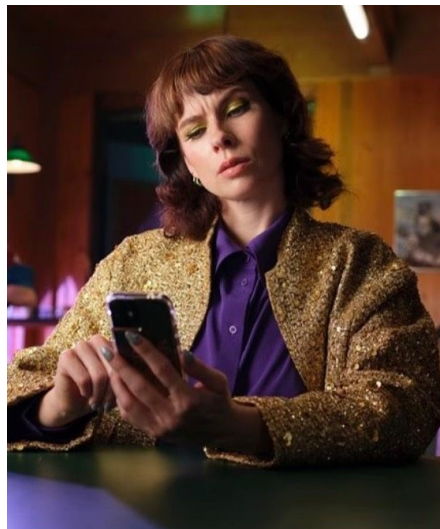

Regina U

Gender Female
Age 31
Height 173 cm
Look Western European
Category Commercial model

Clothing eu 36
Shoe size 38
Eyes Green
Hair Brown
Extra skills actress, model, hair model