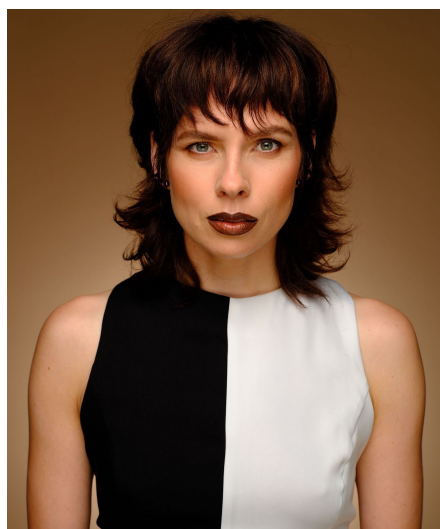

Regina U

Gender Female
Age 31
Height 173 cm
Look Western European
Category Commercial model

Clothing eu 36
Shoe size 38
Eyes Green
Hair Brown
Extra skills actress, model, hair model