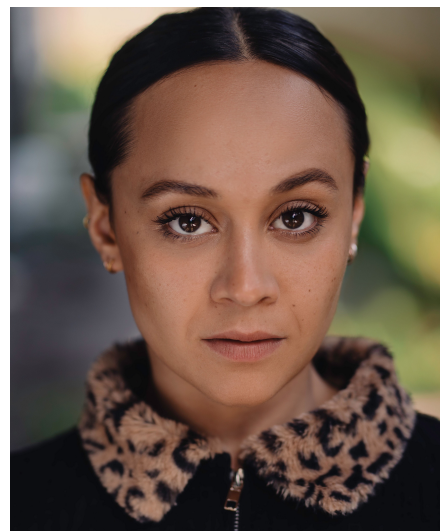

Dewi M

Gender Female
Age 29
Height 157 cm
Look Asian
Category Actor

Clothing eu 36/38
Shoe size 37
Eyes Brown
Hair Brown
Extra skills actress, model, presenter, comedy, voice over