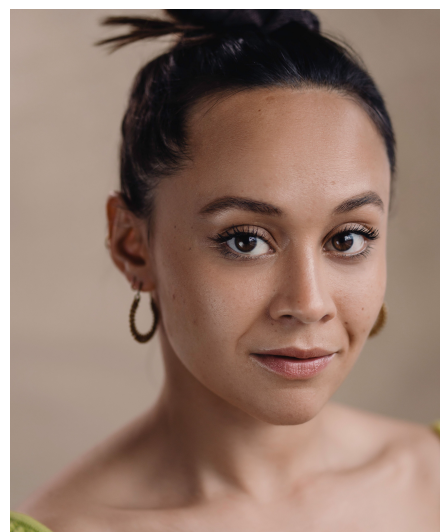

Dewi M

Gender Female
Age 29
Height 157 cm
Look Asian
Category Actor

Clothing eu 36/38
Shoe size 37
Eyes Brown
Hair Brown
Extra skills actress, model, presenter, comedy, voice over