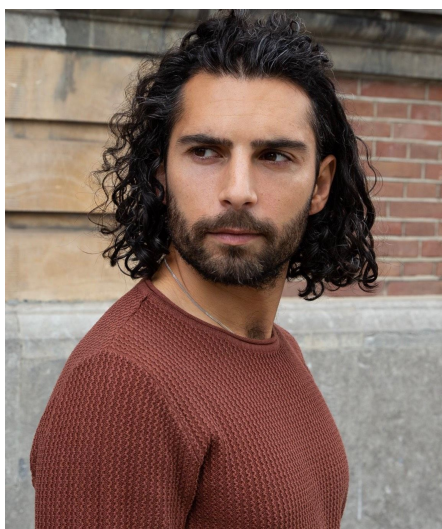

# Ogu D

**Gender** Male  
**Age** 33  
**Height** 170 cm  
**Look** Middle Eastern  
**Category** Commercial model

**Clothing eu** 46/48  
**Shoe size** 41  
**Eyes** Brown  
**Hair** Black  
**Extra skills** model