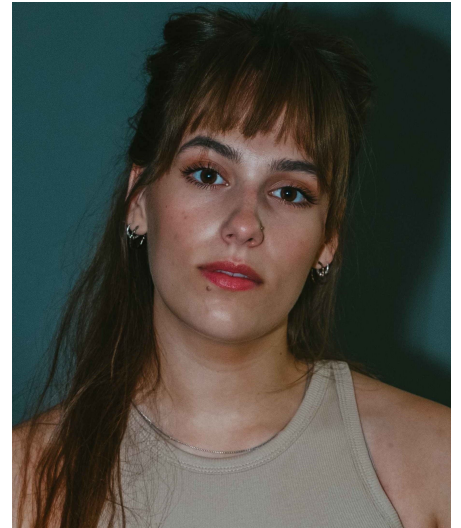

Janneke Me

Gender Female
Age 23
Height 160 cm
Look Western European
Category Actor

Clothing eu 38
Shoe size 39
Eyes Brown
Hair Brown
Extra skills actress, model