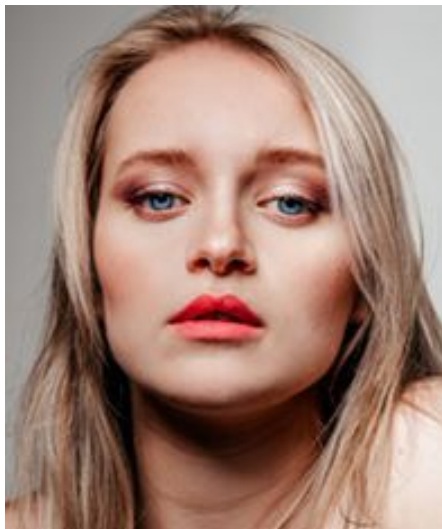

Manoe B

Gender Female
Age 26
Height 163 cm
Look Western European
Category Commercial model

Clothing eu 32/34
Shoe size 37
Eyes Blue
Hair Blond
Extra skills model