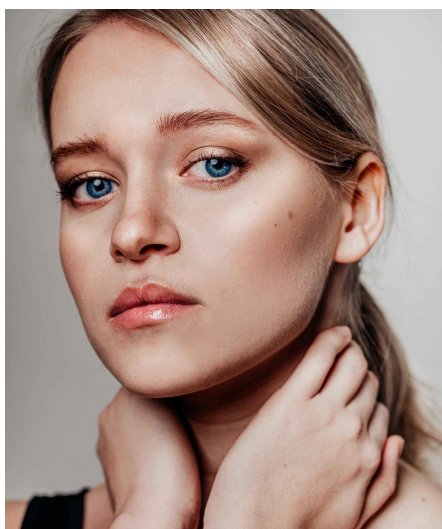

Manoe B

Gender Female
Age 26
Height 163 cm
Look Western European
Category Commercial model

Clothing eu 32/34
Shoe size 37
Eyes Blue
Hair Blond
Extra skills model